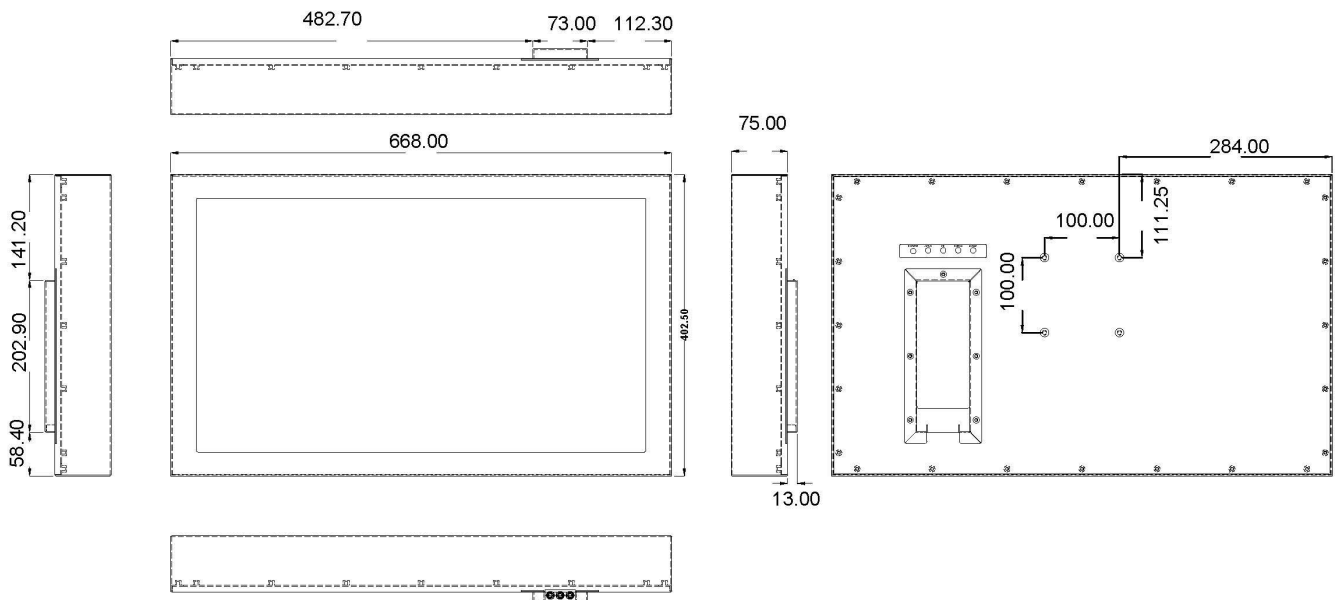

VMW-27R-SS

VMW-27R-SS

We recommend

- Waterproof Outdoor Wall Mount Bracket (MBX-670)