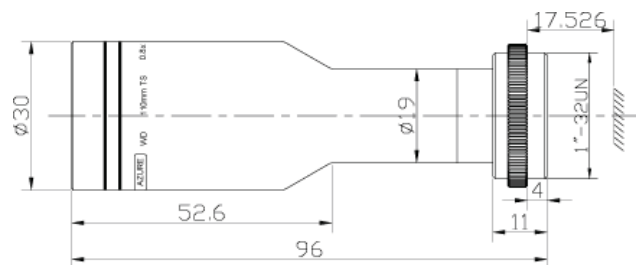

## SPECIFICATIONS

Working Distance :	110mm
Magnification :	0.8x
NA :	0.036
Mount :	C
Focus Lens:	47
Format :	2/3"
Distortion :	<0.01%

## Dimension