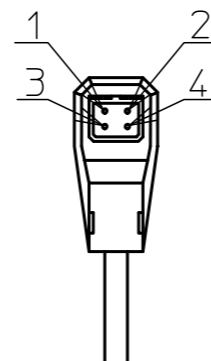

		1/2"		1/3"	
USE	FOR 1/1.8", 1/2", 1/3" MEGA CAMERA				
FOCAL LENGTH	f=8~240mm				
IRIS RANGE	F=1.7~360				
IMAGE SIZE	5.4x7.2mm (φ9)		4.8x6.4mm (φ8)		3.6x4.8mm (φ6)
FIELD ANGLE	DIA.	(w) 59.6° (T) 2.17°	(w) 53.6° (T) 1.94°	(w) 40.9° (T) 1.47°	
	HOR.	(w) 48.6° (T) 1.75°	(w) 43.5° (T) 1.56°	(w) 33.0° (T) 1.18°	
	VER.	(w) 37.0° (T) 1.32°	(w) 33.0° (T) 1.18°	(w) 24.9° (T) 0.88°	
FOCUS RANGE	∞~1.8m				
FIELD OF VIEW AT M.O.D.	DIA.	(w)1878mm (T) 64.9mm	(w)1675mm (T) 57.9mm	(w)1225mm (T) 43.7mm	
	HOR.	(w)1508mm (T) 52.3mm	(w)1340mm (T) 46.6mm	(w)1002mm (T) 35.1mm	
	VER.	(w)1128mm (T) 39.3mm	(w)1002mm (T) 35.1mm	(w) 749mm (T) 26.3mm	
FLANGE BACK	17.526mm in air				
BACK FOCUS	20.5mm in air				
DISTORTION (TV)	(w) -1.3% (T) 0.6%	(w) -1.1% (T) 0.5%	(w) -0.8% (T) 0.2%		
CREAR APERTURE	FRONT φ81mm		REAR φ18mm		
EXIT PUPIL POSITION	-401.5mm				
WEIGHT	1700g				

DC (DIRECT CONTROL)

DRIVE COIL	RESISTOR	190 Ω (20°)
	COLOR	RED(+) 3pin BLACK 4pin
BRAKE COIL	RESISTOR	1150 Ω (20°)
	COLOR	YELLOW(+) 2pin GREEN 1pin
DRIVE VOLT.	OPEN	LESS THAN +4V
	CLOSE	OVER THAN 0V W/CLOSING SPRING

MOTOR CABLE

- (+) GREEN FOCUS NEAR
- (+) BLACK FOCUS FAR
- (+) YELLOW ZOOM IN
- (+) RED ZOOM OUT

尺度	1/1	承認	八木	製	富永
機種名	1/1.8" 8-240mm/F1.7				
機種番	LMZ0824				
09.07.08	作成年月日				