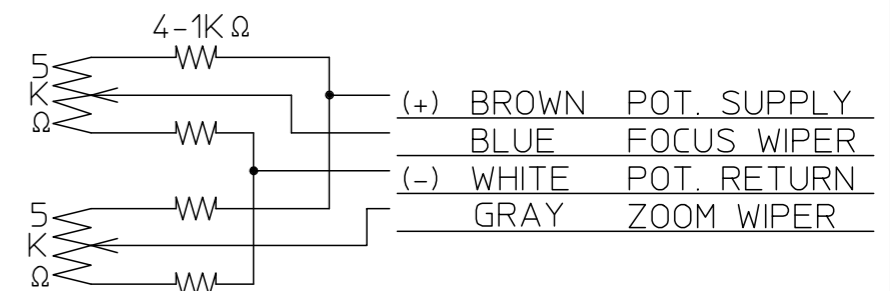

尺度	1/1	承認	八木	製	富永
機種名	1/1.8" 8-240mm/F1.7				
機種番	LMZ0824				
09.07.08	作成年月日