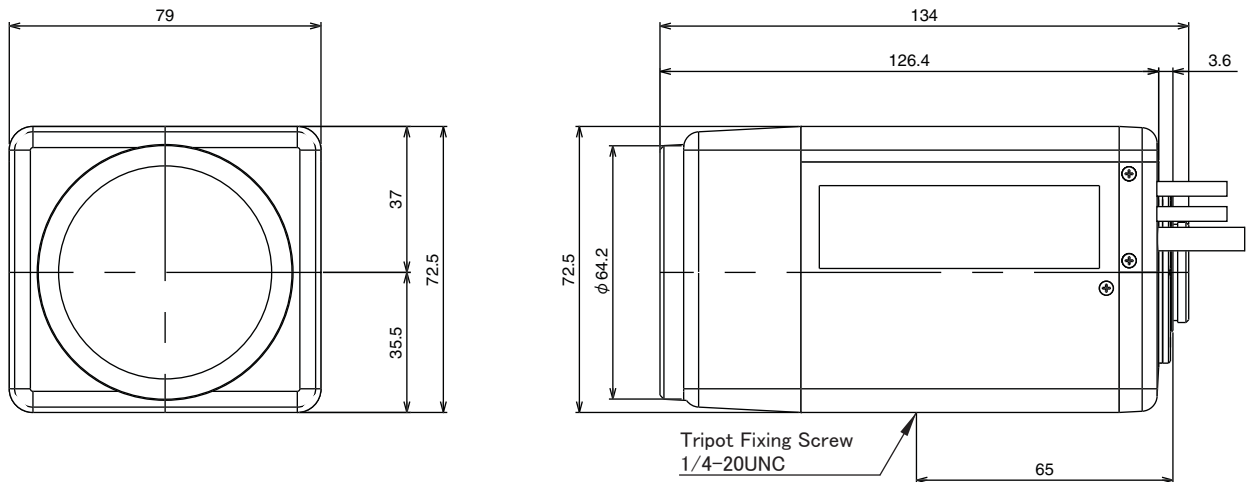

HZ8136RDC-MP2-4W

【SPECIFICATIONS】 1/2" Megapixel Motorized Zoom Lens

Image Size: $\frac{1}{2}$ $\frac{1}{3}$

Focal Length:	8~136mm	Operation:	Zoom:	Motorized (DC±6.4V, Max40mA) Speed Approx. 4 sec.
Maximum Relative Aperture:	1:1.6		Focus:	Motorized (DC±6.4V, Max40mA) Speed Approx. 5 sec.
Iris:	F1.6~360		Iris:	IG (Auto Close System) Close→Open : Less than 4.0V Open→Close : More than 0.1V
Zoom Ratio:	17X	Operation Temperature:	-10 to +50°C	
Angle Field of View:	43.6 × 33.4 deg. at 8mm 2.7 × 2.2 deg. at 136mm	Mount:	C-Mount (Adjustable Lens Position)	
Image Size:	6.4 × 4.8mm (φ8mm)	Filter Size:	58mm P0.75	
Minimum Object Distance:	1.8m (From Front Vertex)	Size:	79 × 72.5 × 130mm	
Optical Back Focal Distance:	19.33mm (In Air)	Weight:	Approx. 650g	
Flange Back:	17.526mm			

【COMPOSITION】

- Lens.....1
- Lens Cap.....1
- Dust Cap.....1

4-Conductor Connector(Female).....1
(Any 4-conductor cable of external dia 6mm to be prepared separately.)

【DIMENSION】

Unit:mm

【CIRCUIT DIAGRAM】