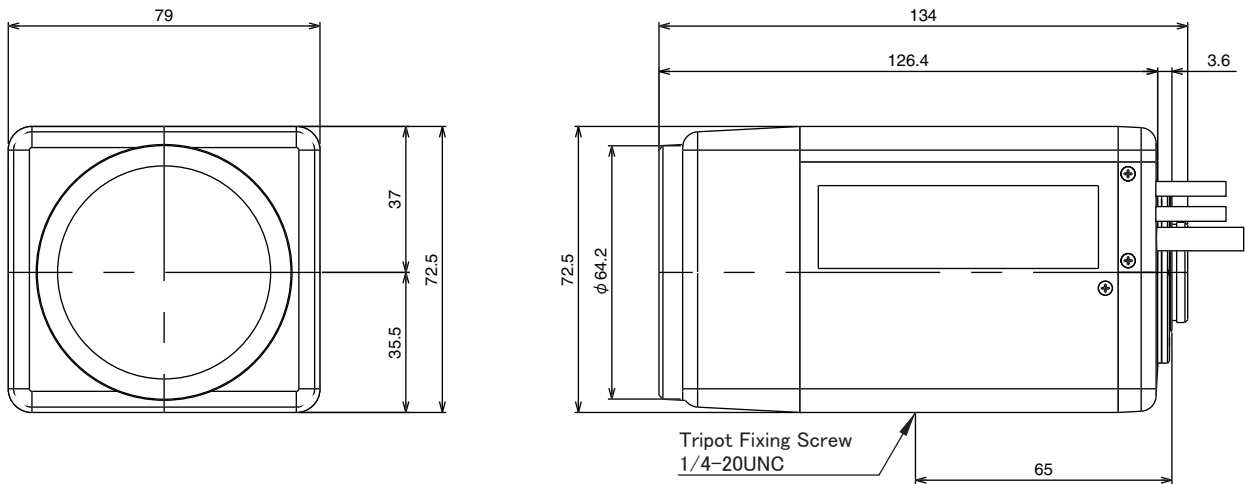

HZ8136RDC-MP2-PZF-4W

【SPECIFICATIONS】 1/2" Megapixel Motorized Zoom Lens

Image Size: $\frac{1}{2}$ $\frac{1}{3}$

Focal Length:	8~136mm	Operation:	Zoom:	Motorized (DC±6.4V, Max40mA) Speed Approx. 4 sec.
Maximum Relative Aperture:	1:1.6		Focus:	Motorized (DC±6.4V, Max40mA) Speed Approx. 5 sec.
Iris:	F1.6~360		Iris:	IG (Auto Close System) Close→Open : Less than 4.0V Open→Close : More than 0.1V
Zoom Ratio:	17X	Operation Temperature:		-10 to +50°C
Angle Field of View:	43.6 × 33.4 deg. at 8mm 2.7 × 2.2 deg. at 136mm	Mount:		C-Mount (Adjustable Lens Position)
Image Size:	6.4 × 4.8mm (φ8mm)	Filter Size:		58mm P0.75
Minimum Object Distance:	1.8m (From Front Vertex)	Size:		79 × 72.5 × 130mm
Optical Back Focal Distance:	19.33mm (In Air)	Weight:		Approx. 650g
Flange Back:	17.526mm			

【COMPOSITION】

- Lens.....1
- Lens Cap.....1
- Dust Cap.....1

4-Conductor Connector(Female).....1
(Any 4-conductor cable of external dia 6mm to be prepared separately.)

【DIMENSION】

Unit:mm

【CIRCUIT DIAGRAM】