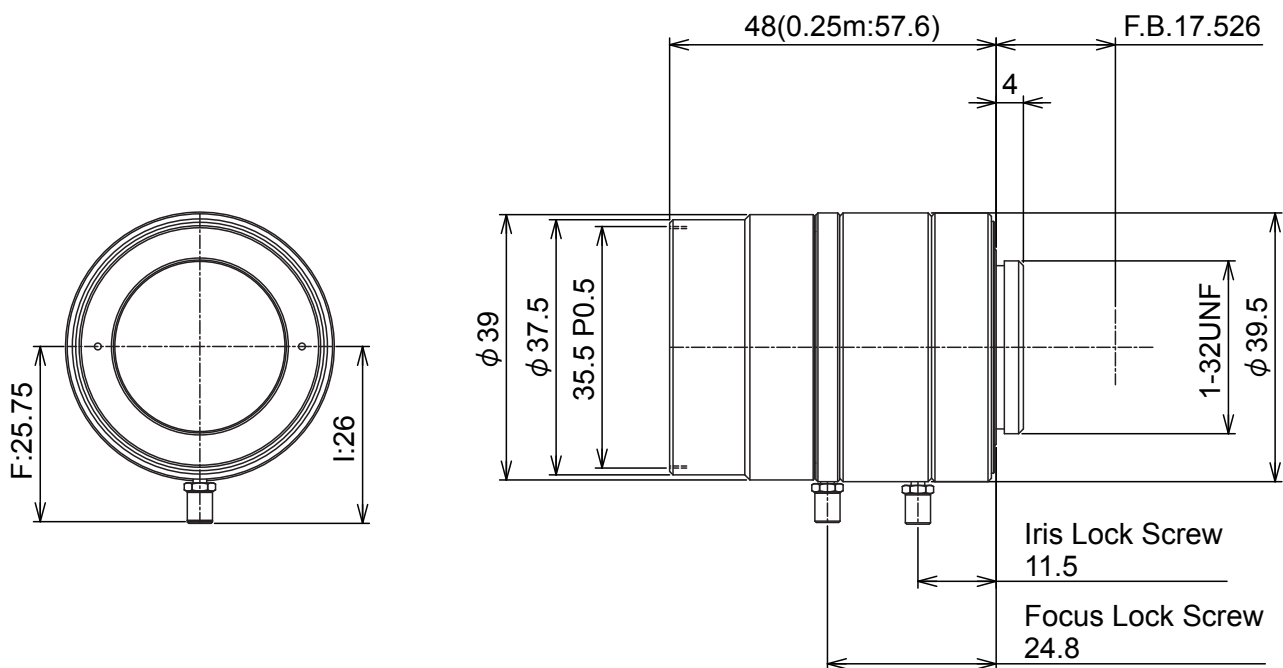

JHF35M-MP2

【SPECIFICATIONS】 Megapixel-Lens

Image Size: 2/3

Focal Length: 35mm
 Maximum Relative Aperture: 1:1.4
 Iris: F1.4~22
 Angle of View: 14.3×10.8°
 Image Size: 8.8×6.6mm (φ11mm)
 Minimum Object Distance: 0.25m (From Front Vertex)
 Optical Distortion: Max -0.04% (at near)
 0.07% (at far)
 TV Distortion: -0.01% (at near)
 0.03% (at far)

Optical Back Focal Distance: 14.027mm(In Air)
 Frange Back: 17.526mm
 Operation: Focus: Manual
 Iris: Manual
 Operating Temperature: -10~+50°C
 Mount: C-Mount
 Filter Size: 35.5mm P0.5
 Size: φ39.5×48mm
 Weight: Approx.145g

【COMPOSITION】

- Lens 1
- Lens Cap 1
- Dust Cap 1

【DIMENSIONS】

Unit:mm