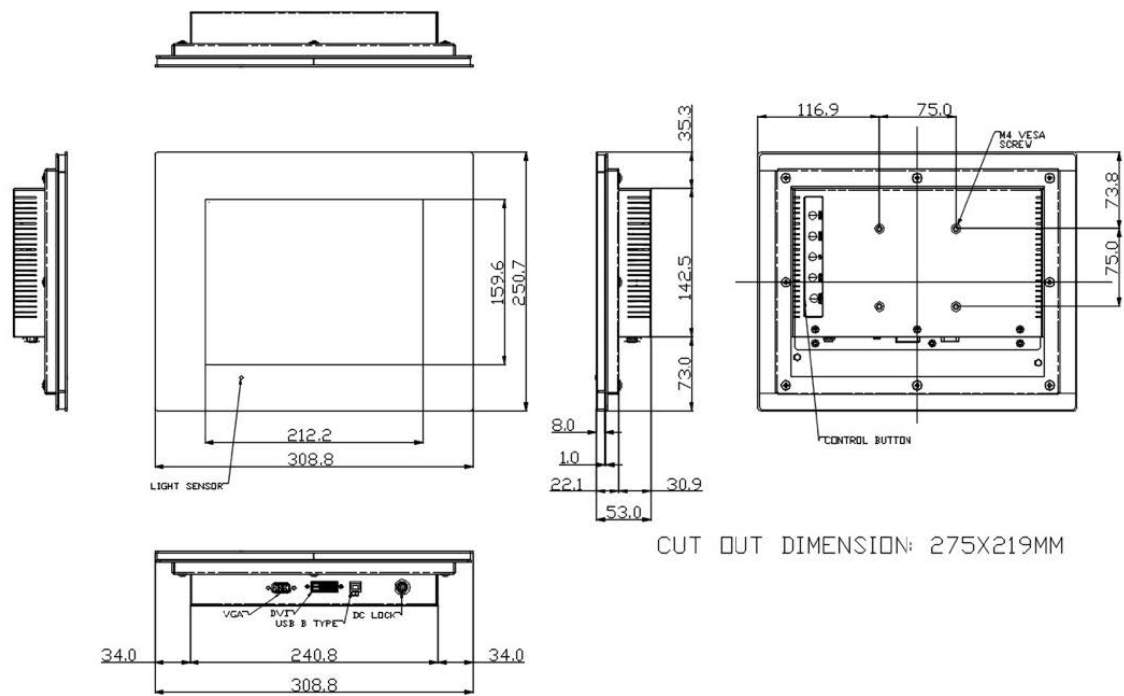

If you prefer, fill out a quick form with your requirements, and we will guide you to the proper models that will work best.

SPECIFICATIONS

	SRMHXTRWP-10.4C
LCD Panel	10.4" Color MVA LCD Panel (LED Backlights)
Touch Technology	5-Wire Resistive Touch
Touch Interface	USB
Resolution	1024 x 768 (XGA)
Viewable Area	8.31" (W) x 6.24" (H) (211.2 x 158.4 mm)
Pixel Pitch	0.2055 mm
Display Colors	16.2 M
Aspect Ratio	4:3
Brightness	1,500 nits
Contrast Ratio	3,000:1
Response Time	15 msec Trf
Viewing Angle	178° (H) x 178° (W)
Control	OSD (On-Screen Display) via Rear Panel Pushbuttons
Video Inputs	VGA, DVI
Power Requirement	12-24VDC (2.5mm Connector) / 90-240 VAC with Optional Power Supply
Power Consumption	24W
Enclosure	Waterproof Stainless Steel Panel-Mount (Rear Clamp)
Enclosure Rating	NEMA 4X; Front: IP65
Operating Temperature	-22°F to +176°F (-30°C to +80°C)
Humidity	8-90%RH
Shock	50 G (20 msec, ½ sine)
Vibration	1.5G RMS 10-200 HZ 30 mins/axis (X,Y,Z)
Dimensions	12.16" (W) x 9.87 (H) /308.8 x 250.70 mm (Cut-Out: 275 x 219mm)
Weight	6.7 lbs (3.039 kg)
Warranty	3 Years

Note: Specifications subject to change without notice.

DIMENSIONS (MM)

Standard Accessories:

- VGA Cable
- Locking Power Pigtail
- USB Cable
- DVI Cable

Available Options:

- 12-24VDC Operation
- 90-240 VAC via PS-12-LC Power Supply
- HD-SD Input
- HDMI Input
- Private Label
- Other Customer - Specific Modifications