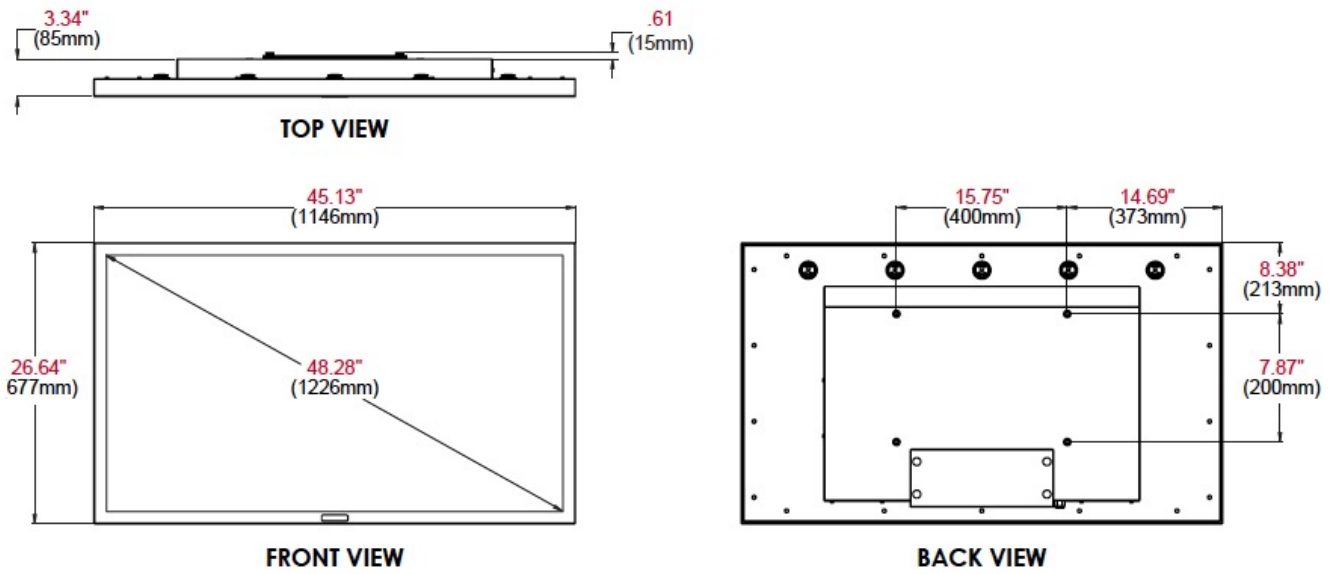

Optional Accessories:

- Corrosion-Resistant Articulating Wall Mount MBX-267
- Outdoor Tilt Wall Mount MBX-6500T

SXUHD Series User Manual