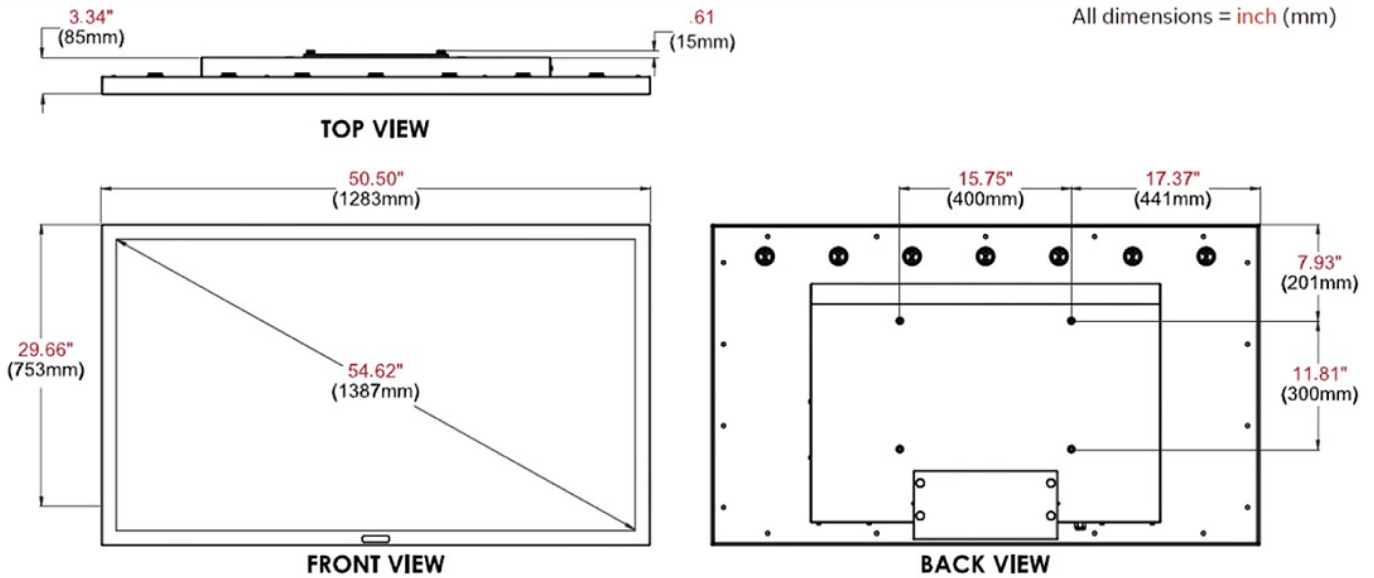

If you prefer, fill out a quick form with your requirements, and we will guide you to the best outdoor TV or waterproof monitor that will meet your needs.

SXUHD Series User Manual

SPECIFICATIONS

	SXUHD-55
LCD Panel	55" IPS Panel with High TNi and AR Coating
Display Resolution	3840 x 2160 (4K - UHD)
Viewable Area	47.63" (W) x 26.78" (H) (1209.802 x 680.212 mm)
Pixel Pitch	.315 x .315 mm
Display Colors	10 Bit, 16M
Aspect Ratio	16:9
Brightness	500 nits
Contrast Ratio	1,100:1
Viewing Angle	178° (H) x 178° (W) (Landscape Mode)
Response Time	8 msec (gray to gray)
Refresh Rate	60 Hz
Video Inputs	VGA, HDMI (3), DisplayPort, Composite (RCA), Component (YPbpr), Coax, USB
Audio Inputs/ Outputs	VGA Stereo Audio Input (3.5 mm); 5W + 5W Audio Stereo Output; Analog 3.5mm Headphone Jack, Toslink Digital Optical Audio Output
Additional Inputs/ Outputs	USB, RS232, IR Extender, 5VDC Output (USB-A Female), 12 VDC 2.5A Output (2.5 mm ID, 5.5 mm OD)
Speakers	8W/ Channel; 8 Ω load
Power Requirement	110 VAC to 240 VAC, 50 to 60 Hz
Power Consumption	Nominal = 130W; Max = 163W
Enclosure	Rugged IP 55 Aluminum Enclosure
Mounting	400 mm x 300 mm VESA Hole Pattern
Shock	20 Grms, Half Sine Wave, 11 ms, X, Y, Z one time each direction
Vibration	1.0 Grms, Random Wave, Bandwidth 10-300Hz, Duration X, Y, Z each direction per 10 min
Operating Temperature	-22° to +122°F (-30° to +50°C)
Dimensions	50.50" (W) x 29.66" (H) x 3.95" (D) (1283 x 753 x 100 mm)
Weight	61.18 lb (27.75 kg)
Warranty	2-Years

Note: Specifications subject to change without notice.

DIMENSIONS (MM)

All dimensions = inch (mm)

Standard Accessories:

- Power Cord
- Waterproof Universal Remote
- Cable Entry Cover Panel
- Display Cover
- IR Extender
- Manual