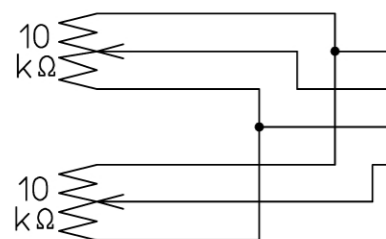

① IRIS CABLE
(VIDEO CONTROL)

- (+) RED INPUT VOLTAGE
- (-) BLACK GROUND
- WHITE VIDEO SIGNAL
- GREEN REMOTE CONTROL

② MOTOR CABLE

- (+) GREEN FOCUS NEAR
- (+) BLACK FOCUS FAR
- (+) YELLOW ZOOM IN
- (+) RED ZOOM OUT

- (+) BROWN POT. SUPPLY
- BLUE FOCUS ERROR
- (-) WHITE POT. RETURN
- GRAY ZOOM ERROR

SPECIFICATION

1. USE	FOR 1/2" COLOR ,B/W CAMERA	
2. FOCAL LENGTH	f=7.5~127mm	
3. IRIS RANGE	F= 1.6 ~ 360	
4. IMAGE SIZE	φ 8 (6.4 x 4.8)	
5. BACK FOCAL LENGTH	15.1 mm in air	
6. FLANGE FOCAL LENGTH	17.526 mm in air	
7. FOCUS RANGE	∞ ~ 1.5 m	
8. FIELD ANGLE	DIA. (W)	55.8° (T) 3.6°
	HOL.	45.6° 2.9°
	VER.	34.7° 2.2°
9. DISTORTION (TV)	-0.78%	0.89%
10. LENS CONSTRUCTION	13 GROUPS 16 ELEMENTS	
11. CLEAR APERTURE	FRONT φ50.0 REAR φ12.7	
12. WEIGHT	580g	

DC (DIRECT CONTROL)

DRIVE COIL	RESISTOR	190Ω (20°C)
	COLOR	RED(+) 3pin BLACK 4pin
BRAKE COIL	RESISTOR	1150Ω (20°C)
	COLOR	YELLOW(+) 2pin GREEN 1pin
DRIVE VOLT.	OPEN	+4V
	CLOSE	0V
		W/CLOSING SPRING

	尺度	1/1	承認	八木	1,3 MP
	機種名	LMZ7527AMDC / AMPDC			
	機種番	1/2", 7,5-127mm/F1.6			
09.11.24	作成年月日				